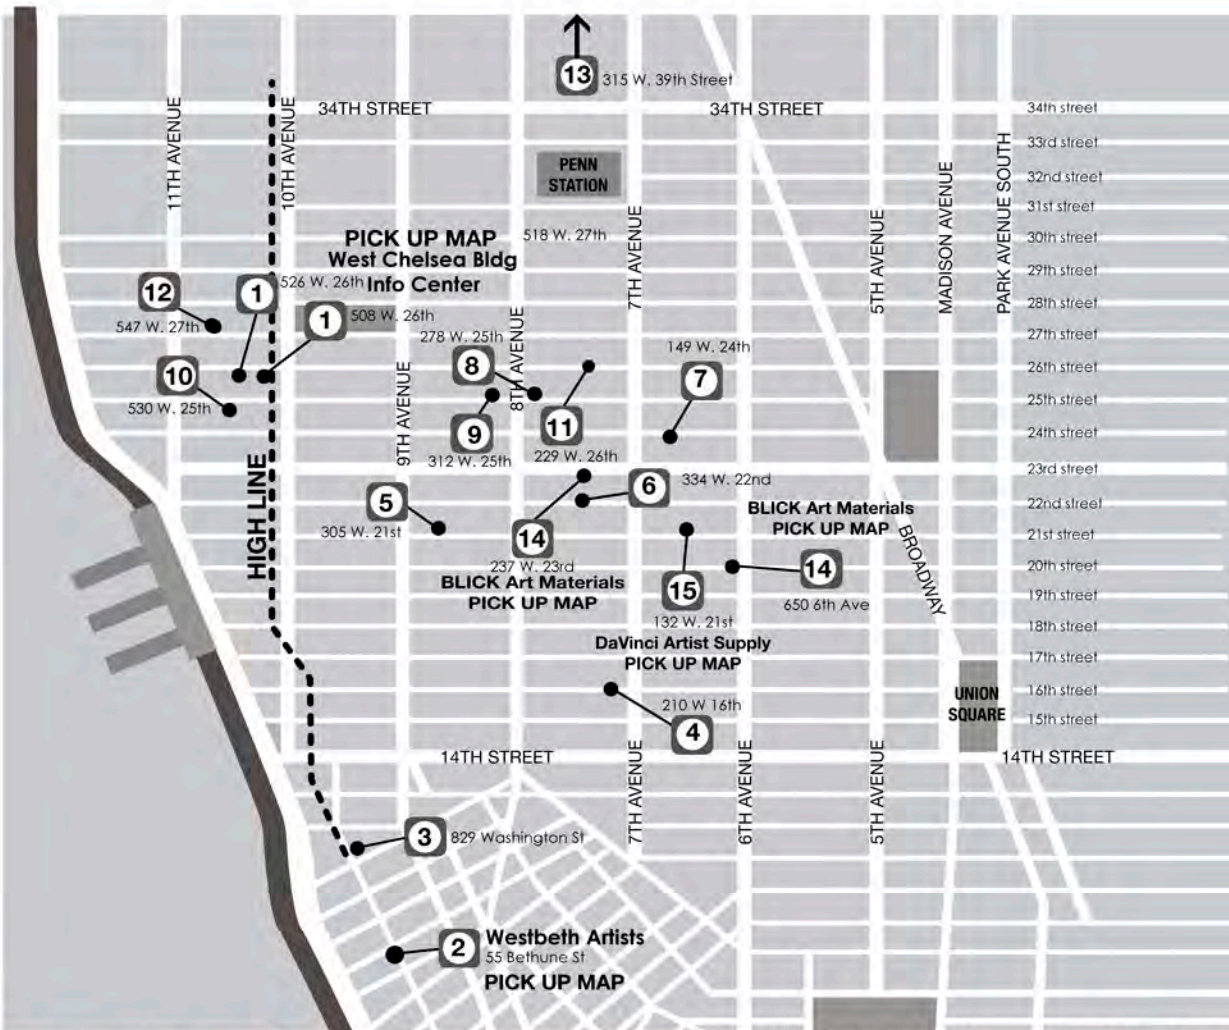

West Chelsea Artists

Open Studios™ June 11 -12, 2016

BLICK
art materials

OUR SPONSORS

1. Art Bridge
www.art-bridge.org

1. Art Introductions
www.artintroductions.com

14. BLICK Art Materials
www.dickblick.com
BLICK - W 23rd store
237 West 23rd Street
212.675.8699

BLICK - 6th Ave store
650 6th Ave
212.524.9611

BLICK - 13th Street store
21 East 13th Street
212.924.4136

BLICK - Bond Street store
1-5 Bond Street
212.533.2444

BLICK - SoHo store
148 Lafayette Street
212.431.3864

15. DaVinci Artist Supply
132 West 21st Street
212.871.0220
www.davinciartistsupply.com

Spaces
www.spaces123.com

1. Visual Aids
www.visualaids.org

2. Westbeth Artists Housing
55 Bethune Street
www.westbeth.org