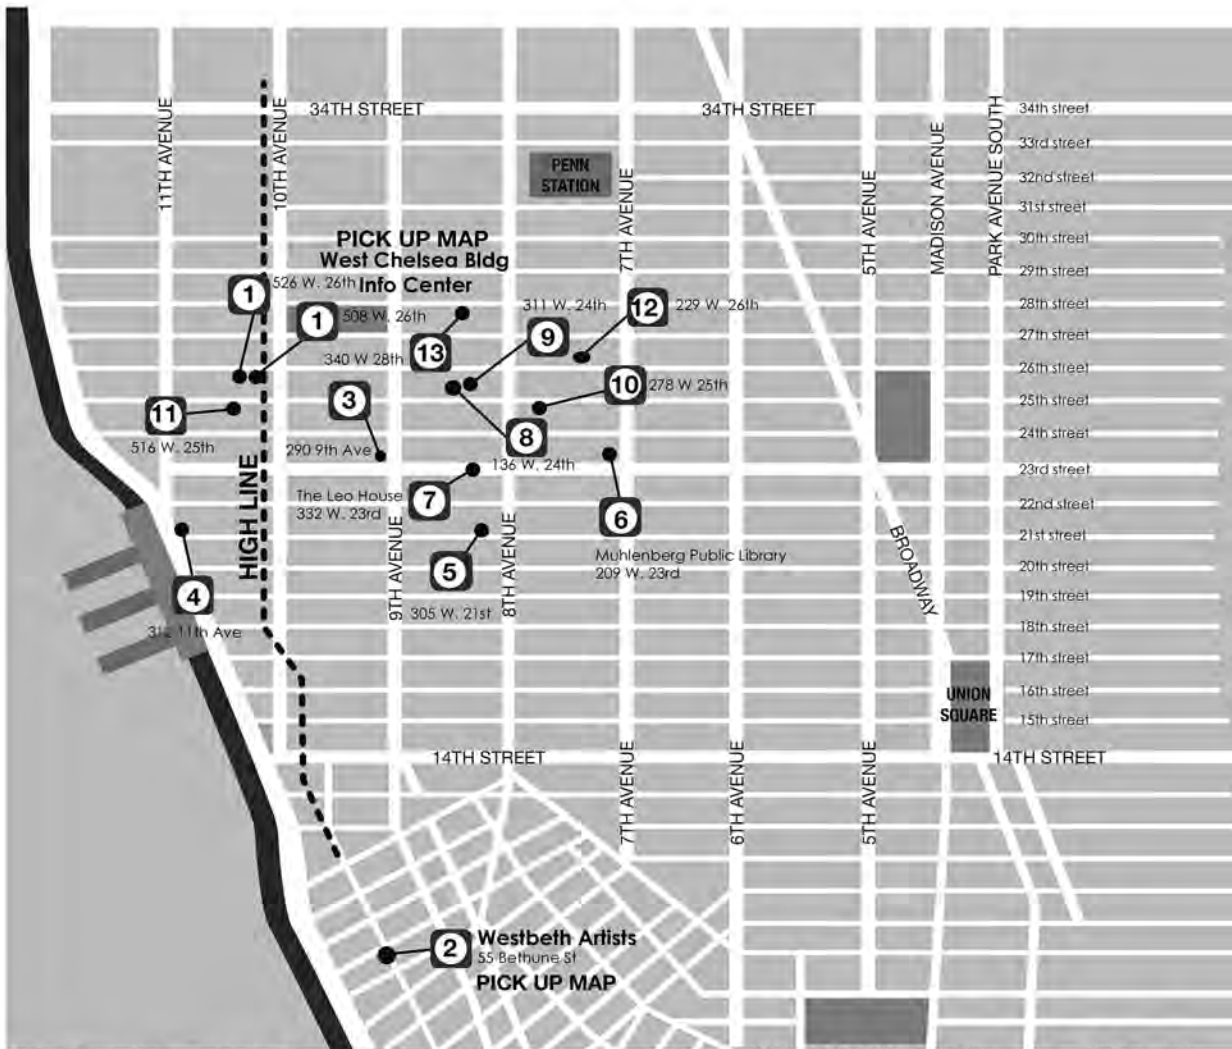

 /ArtistCraftsmanSupply.Official  /ArtistCraftsmanSupply

West Chelsea Artists

Open Studios™ June 9-10, 2018

Saturday, Sunday, June 9 - 10, 2018 12 - 6 P.M.

OUR SPONSORS

Art Bridge - www.art-bridge.org

Artist & Craftsman Supply - www.artistcraftsman.com